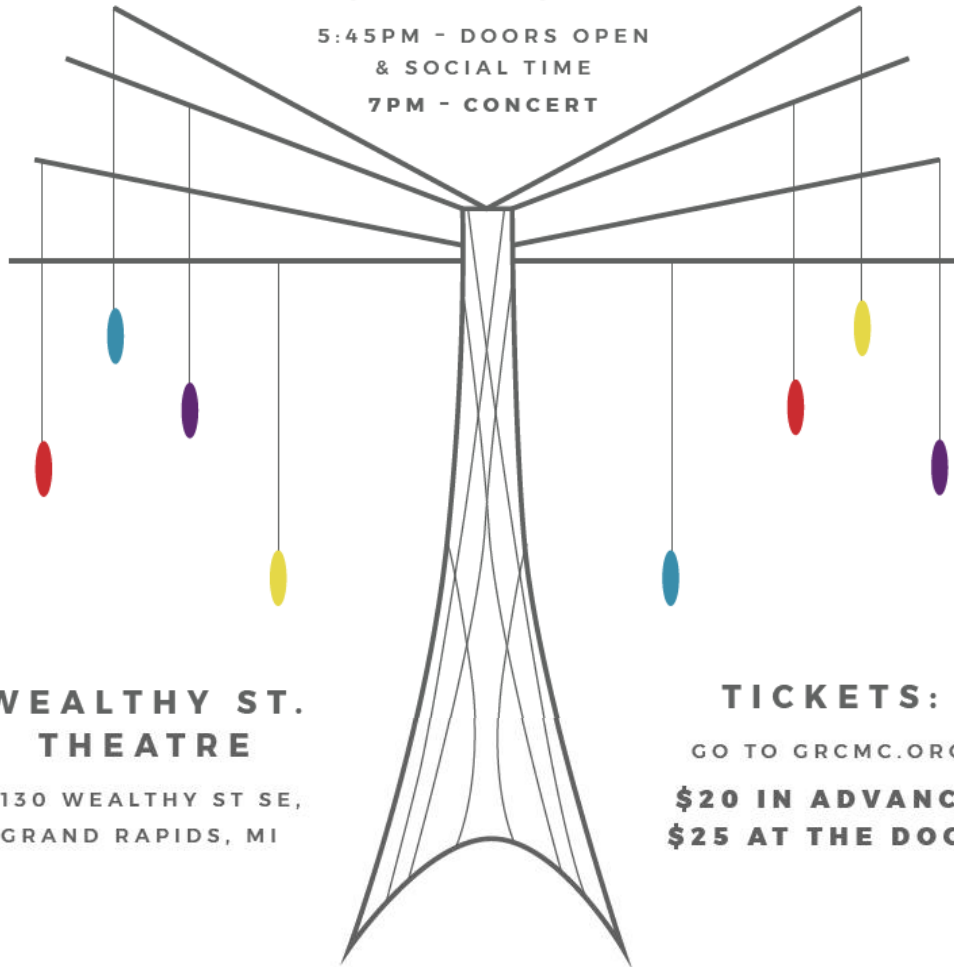

HEART & SOUL

CONCERT TO BENEFIT
FAMILY OUTREACH CENTER

8.24.17

5:45PM - DOORS OPEN
& SOCIAL TIME
7PM - CONCERT

WEALTHY ST.
THEATRE

1130 WEALTHY ST SE,
GRAND RAPIDS, MI

TICKETS:

GO TO GRCMC.ORG

\$20 IN ADVANCE
\$25 AT THE DOOR

LISTEN to the **HEART** of those impacted by mental illness and substance use.
STORIES will be shared through sing/songwriters, musicians, dancers and other artists.
The performances will share a message from the **SOUL**.